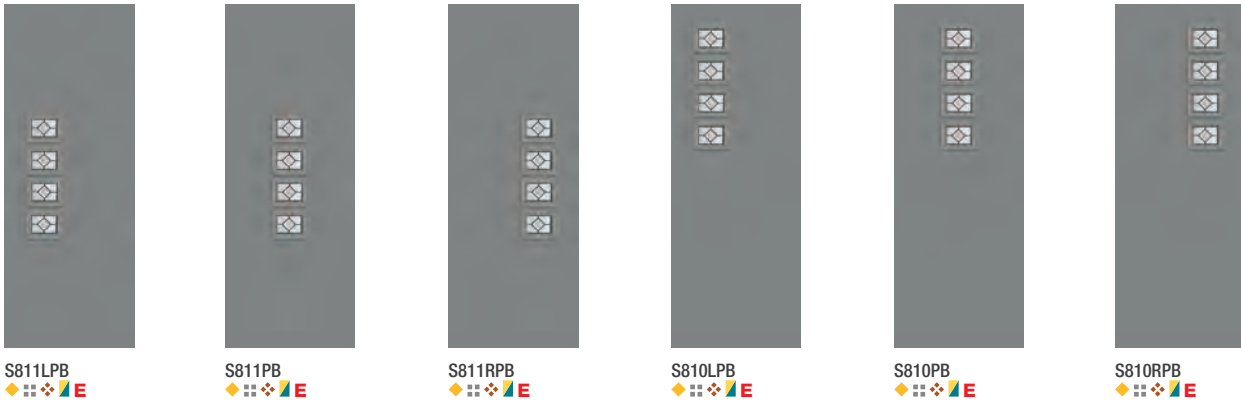

Pulse

			It's your decision, by design. Select a look for the door and sidelites. Choose a material. Find an available glass design and frame to complete the statement. Stain or paint it any color. Explore all the possible combinations at thermatru.com/pulse.
Wood-Grained Fiberglass: Mahogany or Oak (Shown in Driftwood stain.)		Smooth: Fiberglass or Steel	

Note: Door and sidelite styles shown in smooth fiberglass with flat lite frame. To see styles in other material choices, go to thermatru.com/pulse.