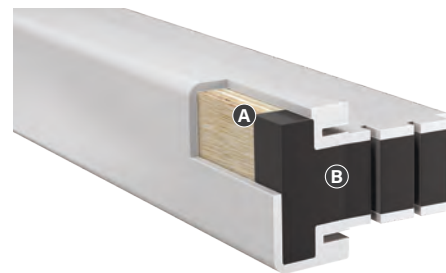

REINFORCED MULLIONS

Provide additional structural support and stability. All mullions are reinforced with a co-extruded **A** LVL core to provide additional structural support and stability and feature a **B** composite-capped bottom to eliminate the risk of water absorption and maintain a rot-free composite exterior.

Order composite door frame samples at store.thermatru.com.

¹See your Therma-Tru seller for details on product availability.

²Comparison of pendulum impact test results for Therma-Tru composite door frame and standard finger-jointed Pine wood door frame, both with similar pre-hung doors.

³To confirm code requirements in your jurisdiction, always check with your local building code authority.

Note: See your Therma-Tru seller or visit thermatru.com for details on available product sizes and options, limited warranties and exclusions, and Riders. Frame-only warranty option for customers without a Therma-Tru door system.