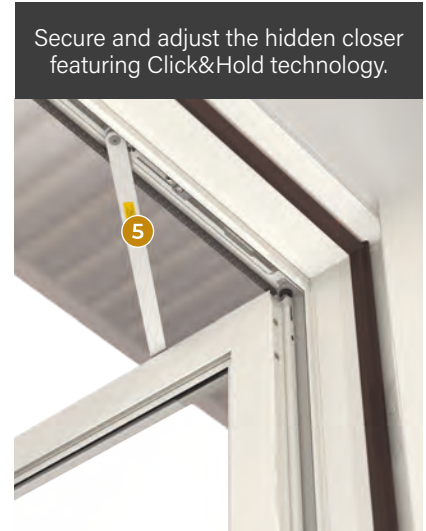

THE STORM DOOR IS EASY TO INSTALL AT THE JOBSITE

The concealed hinges featuring retractable pins **4** and the revolutionary hidden closer with Click&Hold™ technology **5** enable a quick and intuitive installation experience. After the installation of the entry door, install the closer, sweep and hardware. Then, follow these three simple steps to complete the job.

Scan the QR code to learn more about storm door panel installation.