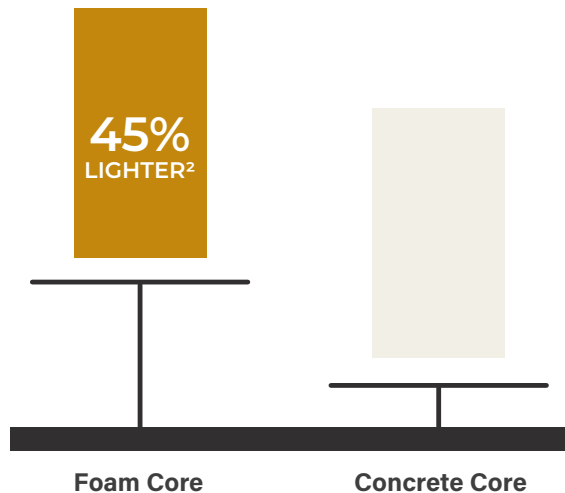

Therma-Tru® Fire-Rated Doors

Therma-Tru offers products to meet most national and local code requirements for house-to-garage, multi-family residential and hotel / motel unit entries.¹ Explore a wide variety of 20-minute Fire-rated fiberglass and steel door styles.

- Smooth-Star. 20-minute Fire-rated fiberglass doors are constructed with a polyurethane foam core that reduces overall door slab weight by 45% for easier handling and installation.²

20-Minute Fire-Rated Fiberglass Doors

- Tested to withstand a minimum of 20-minutes of fire exposure with temperatures that reach more than 1,400 degrees Fahrenheit.
- Features a 20-minute positive pressure rating.
- Certified by Intertek, Warnock Hersey for mortise lock use and features a wide lock stile to provide proper handleset reinforcement, combined with lock and hinge stiles that increase rigidity and stability.
- More durable than steel, and resist dents, scratches and rust, making them ideal for high-traffic, heavy-use environments.
- Features full-length lock side blocking, as well as blocking for panic and closure applications.
- Ideal for hotels, apartments, office buildings and other applications with security locks and card readers.

ADDITIONAL OPTIONS

- Solid-panel steel wood-edge doors also available with the 20-minute Fire-rated label, starting on page 235.

For California Projects

Therma-Tru Smooth-Star 20-minute Fire-rated fiberglass doors meet or exceed building codes and regulations specific to the state of California, including:

- ✓ California Wildland Urban Interface (WUI) and other State WUI requirements.
- ✓ California Air Resources Board (CARB) formaldehyde regulations.
- ✓ California State Fire Marshall test CA SFM 12-7A-1.

For Florida Projects

Therma-Tru Smooth-Star foam core 20-minute Fire-rated fiberglass doors include options to meet building codes and regulations specific to the state of Florida.

- ✓ Approved for structural use in Florida.
- ✓ Approved for Wind-Borne Debris Regions (WBDR) including the Gulf and Texas coast.

Note: Therma-Tru Fire-rated doors are approved for use in all Wildland Urban Interface (WUI) zones.

¹To confirm fire door requirements in your jurisdiction, always check with your local building code authority.

²Comparison of 20-minute foam core Fire-rated door to a 20-minute concrete core Fire-rated door with similar style.

Note: To see the third-party Intertek (Warnock-Hersey) listing reports, visit thermatru.com/performance.

Left: Smooth-Star Door – SSF120