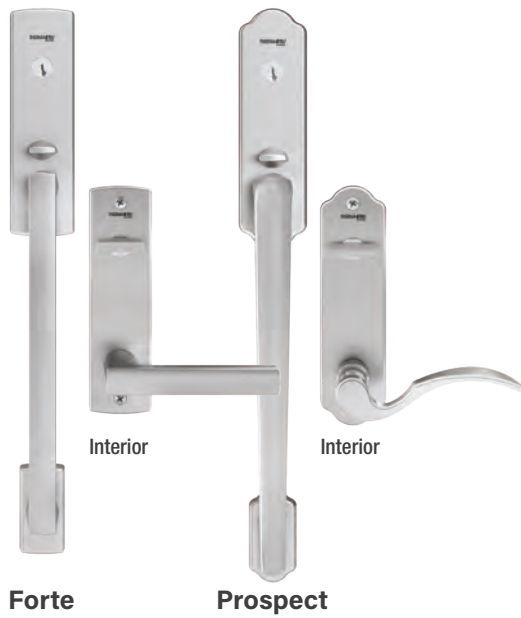

Handleset Options for Standard Door MPLS

Designed to complement Therma-Tru® door styles from traditional to contemporary.