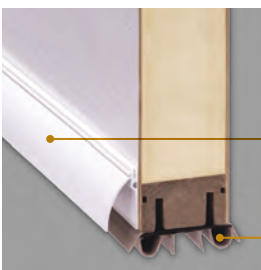

Rain Deflector

Bottom Sweep

Bottom of door;
exterior view.