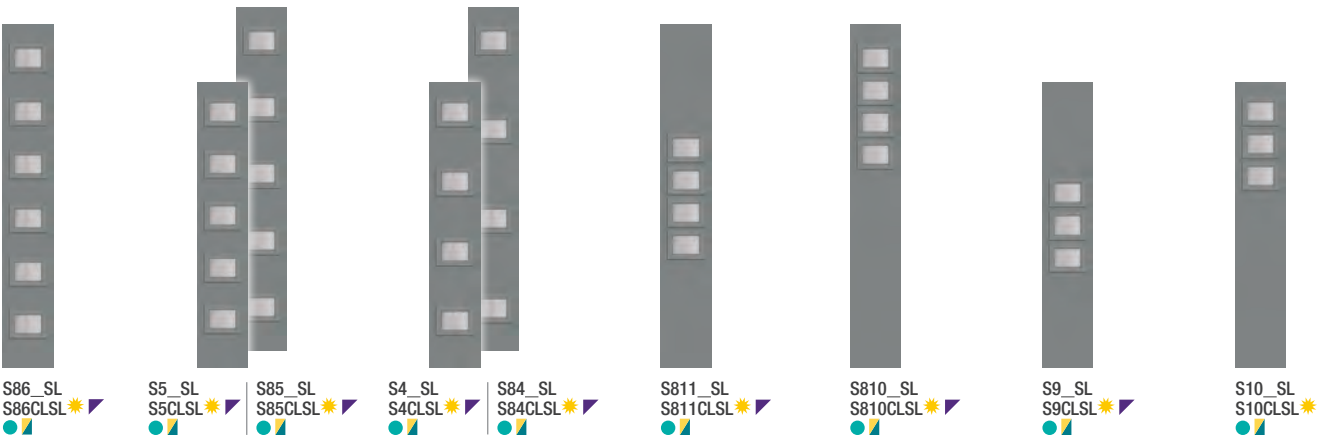

Note: Door and sidelite styles shown in smooth fiberglass with flat lite frame. To see styles in other material choices, go to thermatru.com/pulse.

Privacy & Textured Glass Options

Add the code to the blank in the style number for the desired door and glass combination. For details on glass options, see page 238.