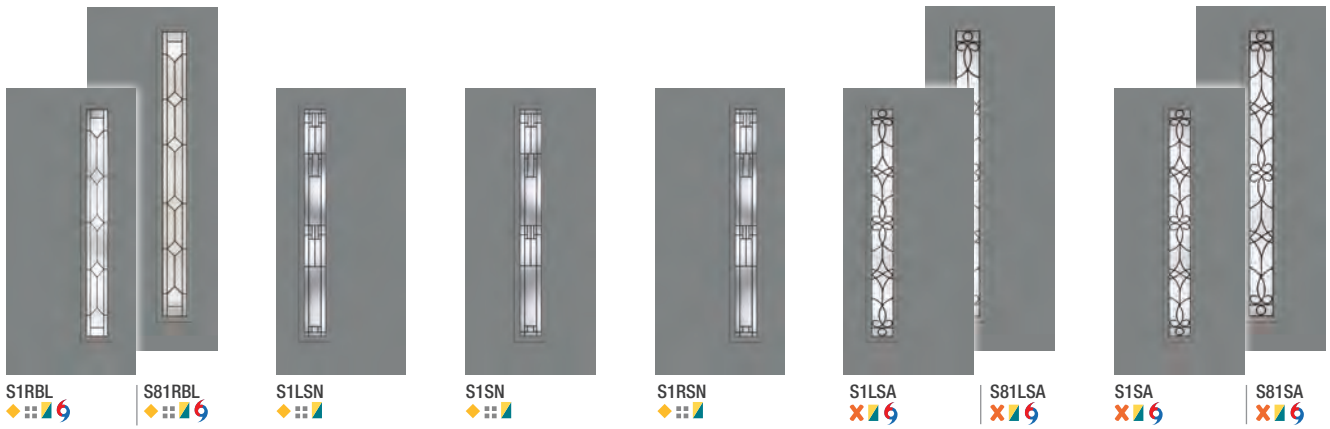

LÍNEA *Continues on next page.*

Privacy & Textured Glass Options

Add the code to the blank in the style number for the desired door and glass combination. For details on glass options, see page 238.

XK = Reeded   XC = Chord   XR = Rainglass
XE = Satin Etch   XJ = Chinchilla   XN = Granite

- Low-E Glass (LE)
- Black Nickel Caming (1D)
- Brushed Nickel Caming (1C)
- Brass Caming (1A)
- Wrought Iron (1W)
- Scrolled & Flat Advanta Lite Frame
- WBDR / HVHZ Options