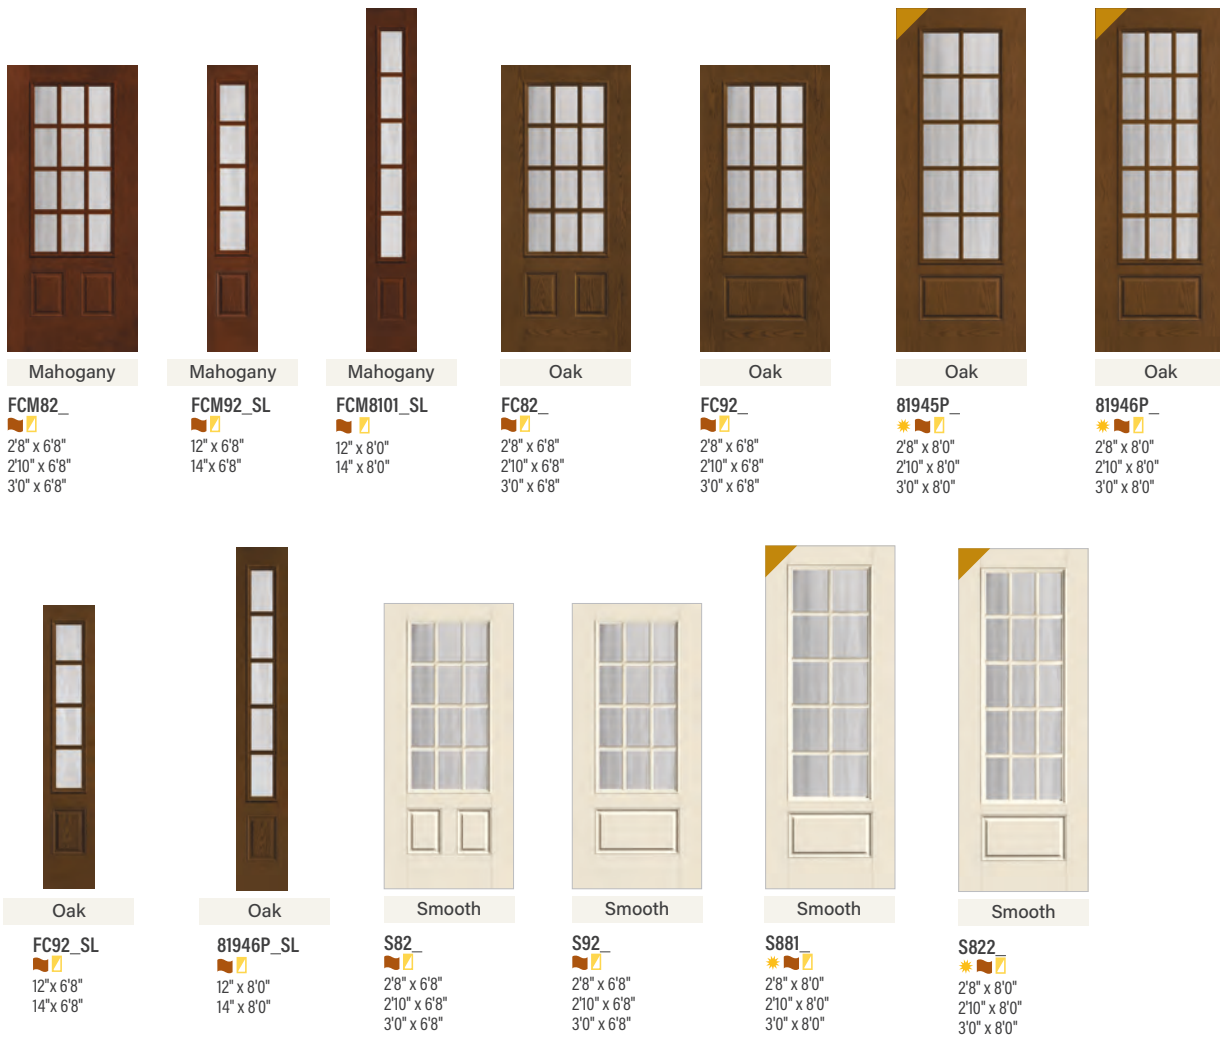

Privacy & Textured Glass Options

Add the code to the blank in the style number for the desired door and glass combination. For details on glass options, see page 111.

XK = Reeded   **XC = Chord**   **XR = Rainglass**
XE = Satin Etch   **XJ = Chinchilla**   **XN = Granite**