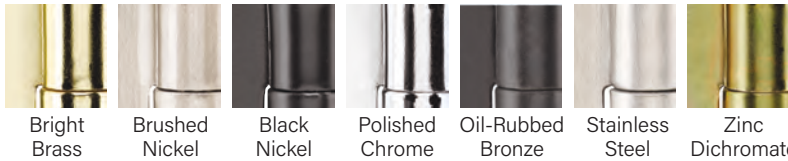

Self-Aligning Ball-Bearing

(Recommended for heavier Fiber-Classic, Smooth-Star and Steel doors.)

Contains locating tabs to assist in accurate alignment with specific door systems.

Classic-Craft® Ball-Bearing

(Recommended for Classic Craft premium entryways.)

Ball bearings help protect each hinge pivot for added support and stability.

Self-Aligning

(Recommended for heavier Fiber-Classic, Smooth-Star and Steel doors.)

Contains locating tabs to provide accurate alignment with specific door systems. Note: Non-removable pin option available with fixed pins, providing security on outswing applications.

Classic-Craft® Ball-Bearing - Staggered Hole Pattern

(Recommended for Classic Craft premium entryways.)

Ball bearings help protect each hinge pivot for added support and stability. Staggered hole pattern helps simplify assembly process. Note: Non-removable pin option available with fixed pins, providing security on outswing applications.

Security Tab

Security tabs prevent door from being taken off hinges, providing security on outswing applications.

Spring-Loaded

UL Listed with self-closing spring mechanism that helps pull the door closed for convenience or meets code requirements that may be applicable in Fire-door applications.¹

HINGE FINISH OPTIONS

■ = Available

Hinge Finish Options	Adjustable	Classic Craft Ball-Bearing	Classic Craft Ball-Bearing — Staggered Hole Pattern	Classic Craft Ball-Bearing — Staggered Hole Pattern (Non-Removable Pin)	Self-Aligning Ball-Bearing	Self-Aligning	Self-Aligning NRP (Non-Removable Pin)	Security Tab	Spring-Loaded
Bright Brass	■	■	■	■	■				
Brushed Nickel	■	■	■	■	■	■	■	■	■
Black Nickel	■	■	■	■	■		■		■
Polished Chrome	■	■	■	■	■		■		■
Oil-Rubbed Bronze	■	■	■	■	■	■	■		■
Stainless Steel		■	■	■	■		■	■	■
Zinc Dichromate		■	■	■	■	■	■	■	■

Hinges position the door to properly compress the weatherstrip and help ensure smooth operation. Features options to suit various applications and mate with mortise pockets machined into our doors. Adjustable security strike plate wraps around the jamb and engages the frame for added support and strength, and resistance against forced entry.