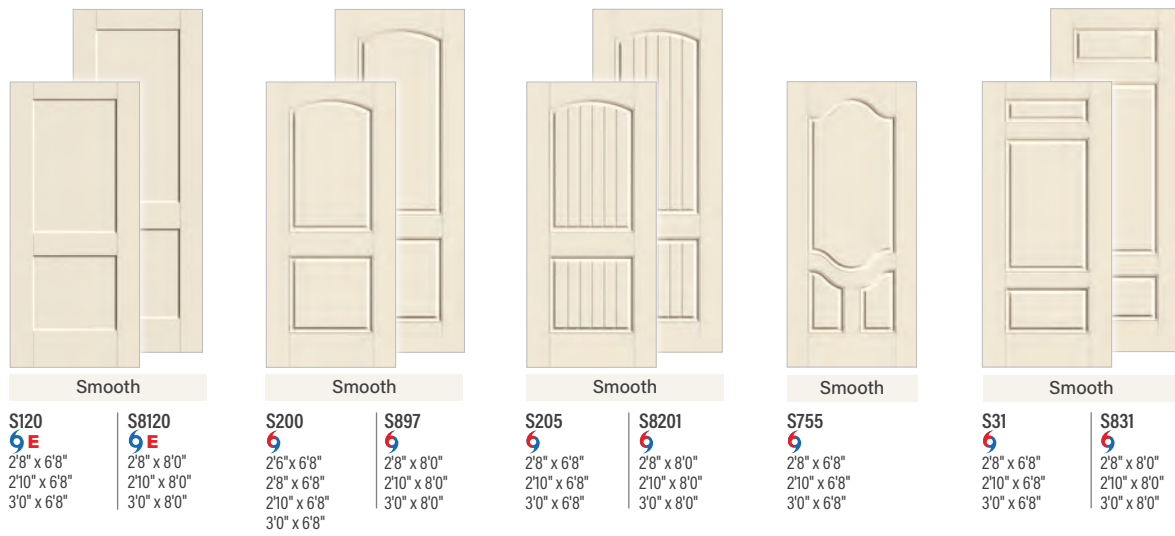

6 WBDR Options

6 WBDR / HVHZ Options

△ 6'6" Height Available

E Elevated 10" Bottom Rail Options

SOLID PANEL *Continued*

Pair full-lite Shaker flush-glazed sidelites with solid-panel doors for natural light in the entry.