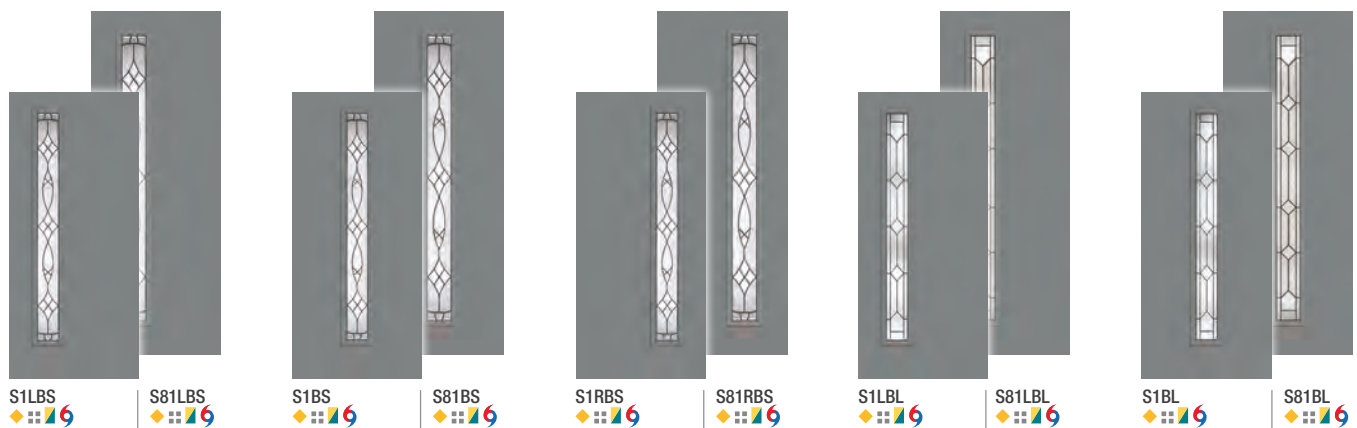

Línea

Note: Product images show exterior side of door.

S1LBS
◆ ■ ■ ■ ■ ■

S81LBS
◆ ■ ■ ■ ■ ■

S1BS
◆ ■ ■ ■ ■ ■

S81BS
◆ ■ ■ ■ ■ ■

S1RBS
◆ ■ ■ ■ ■ ■

S81RBS
◆ ■ ■ ■ ■ ■

S1LBL
◆ ■ ■ ■ ■ ■

S81LBL
◆ ■ ■ ■ ■ ■

S1BL
◆ ■ ■ ■ ■ ■

S81BL
◆ ■ ■ ■ ■ ■