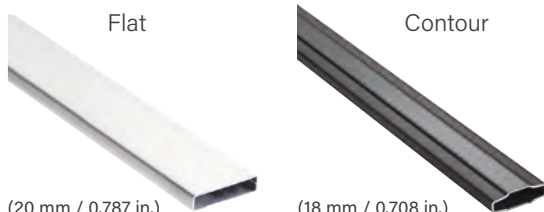

Grained

Smooth

(88.9 mm / 3.5 in.)
Look for the () icon.

Smooth SDL bars are color-matched to PrismaGuard® Alpine.

GBG BAR OPTIONS

Flat

Contour

(20 mm / 0.787 in.)