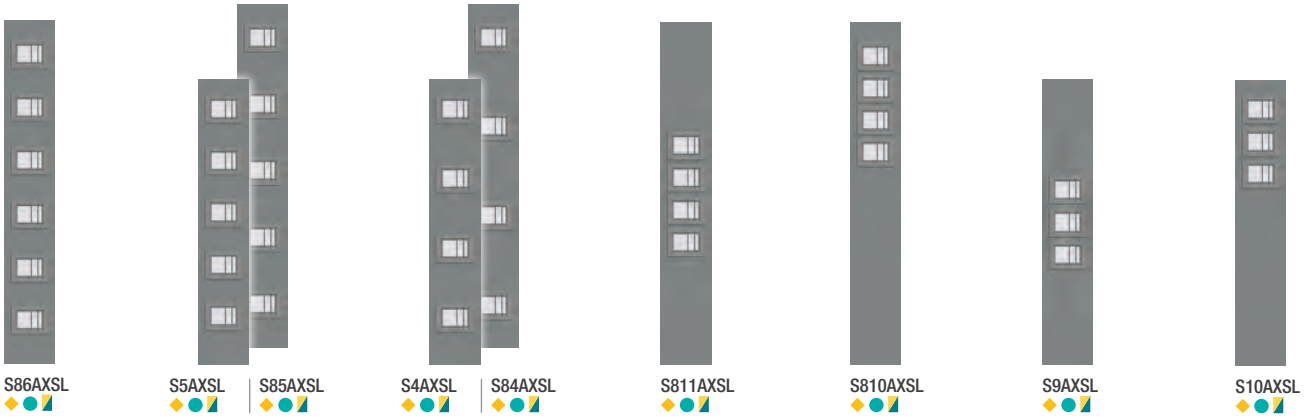

Note: Door and sidelite styles shown in smooth fiberglass with flat lite frame. To see styles in other material choices, go to thermatru.com/pulse.

Privacy & Textured Glass Options

Add the code to the blank in the style number for the desired door and glass combination. For details on glass options, see page 238.