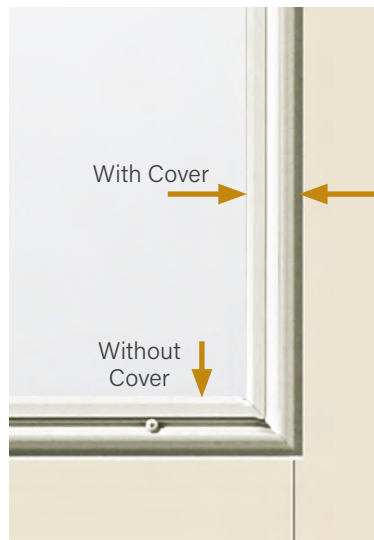

Doors

Feature a built-in 24-gauge steel plate.

Lip-Lite Frame

Features durable, paintable aluminum construction. An attractive scrolled profile gives a thin, sleek appearance and a screw channel cover helps hide unsightly screws.