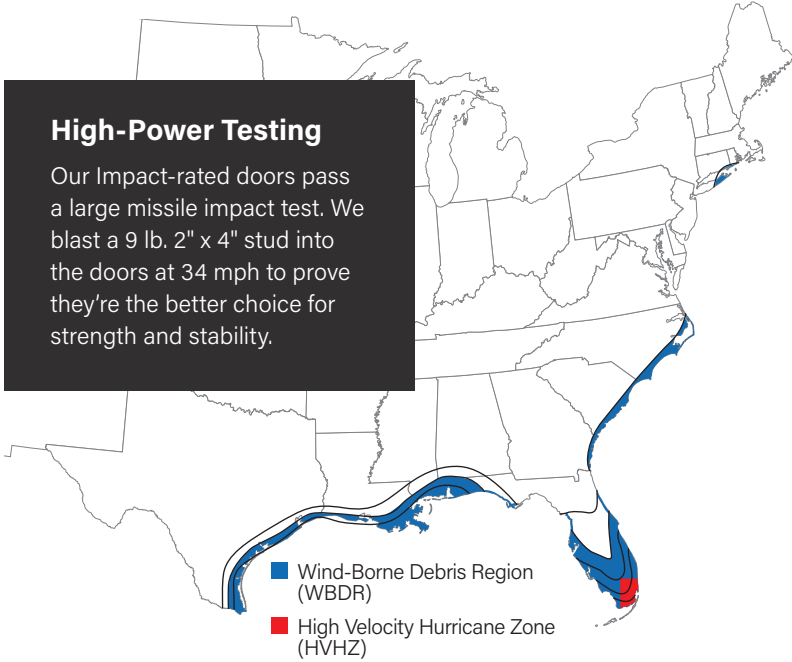

Tough when you need it. Beautiful always.

High-Power Testing
Our Impact-rated doors pass a large missile impact test. We blast a 9 lb. 2" x 4" stud into the doors at 34 mph to prove they're the better choice for strength and stability.

Impact-Rated Products

Therma-Tru offers Impact-rated doors and glass that can be used to meet high-wind and coastal region codes and regulations, offering excellent performance in extreme weather conditions while providing added protection.

1 Use the map as a guide to find out if you need product for WBDR or HVHZ.

Always confirm building code requirements in your area before buying.¹

2 Use the icons to find available Therma-Tru® product options in this catalog.