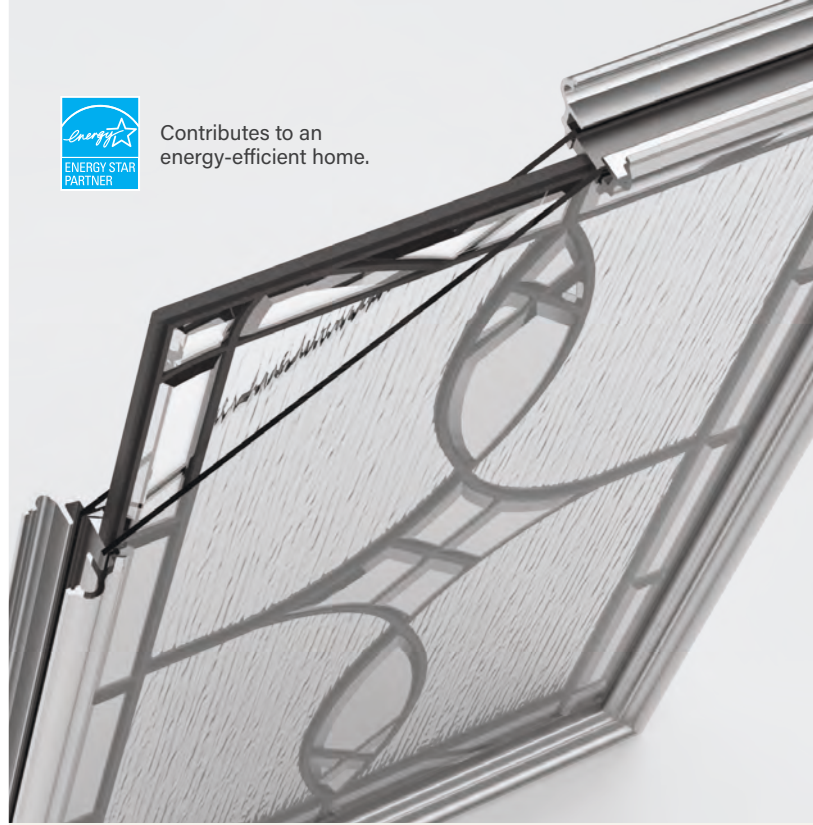

Glass Options

DECORATIVE & SPECIALTY GLASS

A Therma-Tru® door system with decorative glass can create an entrance that makes a statement — one that says the homeowner has high standards for style, quality and craftsmanship.

- Our wide array of glass designs, from simple to intricate, reflect the home design trends and homeowner desires of today and tomorrow.
- Our glass designs are researched in the market to ensure they are highly rated in consumer preference.
- Our decorative glass is handcrafted and built with all-glass bevels for premium quality.
- Numerous glass colors, textures, shapes and coming options are available to complement any door.
- All Low-E and clear glass panels are tempered or laminated to provide added safety.

Note: See your Therma-Tru seller or visit thermatru.com for details on ENERGY STAR qualified products.

Contributes to an energy-efficient home.

TRIPLE-PANE CONSTRUCTION

All triple-pane decorative, as well as privacy and textured, glass panels are enclosed between tempered glass, offering superior quality and thermal performance.

INTERNAL BLINDS

Enjoy the privacy and convenience of a cordless blind enclosed between glass. Control the desired level of light and privacy with the simplicity of a single handle.

- Protected between two panes of tempered glass for enhanced safety and performance.
- With no dangling cords, this is a kid- and pet-friendly choice.
- Blinds remain dust free, and glass is easier to clean than traditional blinds.
- Available options include Low-E glass for energy efficiency, EnLiten™ flush-glazed designs and Impact-rated options.

Available in **Fiber-Classic**., **Smooth-Star**., **Profiles**™ and **Traditions** doors and sidelites.