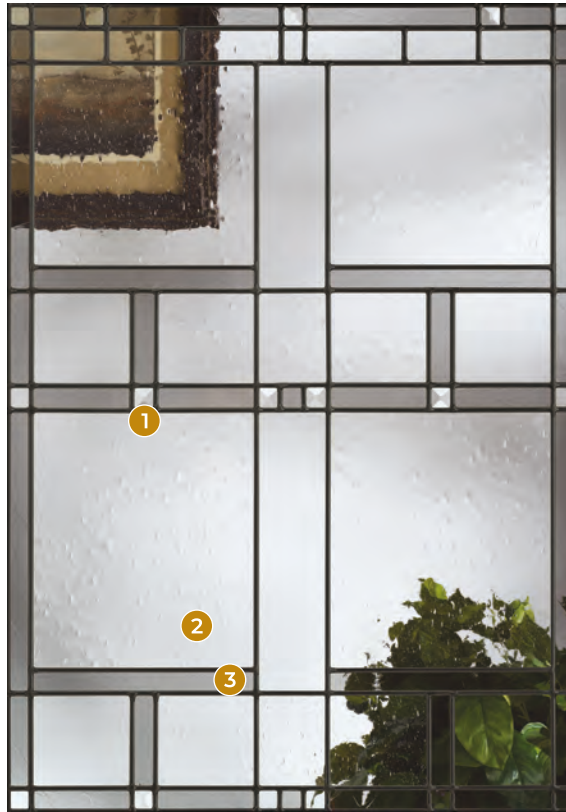

Decorative & Specialty Glass Designs

Homeward™

The balanced Mission-style pattern of Homeward invites light to cascade through its distinctive ① clear bevels, ② seeded glass and ③ gray antique glass. An ideal complement for a Transitional home design.

GLASS SHAPES

GLASS PRIVACY RATING

Black Nickel

Arborwatch®

An eclectic interpretation of the Arts and Crafts movement, Arborwatch combines ① narrow reeded glass, ② M seedy glass, ③ waterglass and coming in a symmetrical arrangement accented by ④ pale amber glass, ⑤ amber antique glass and ⑥ clear bevels.