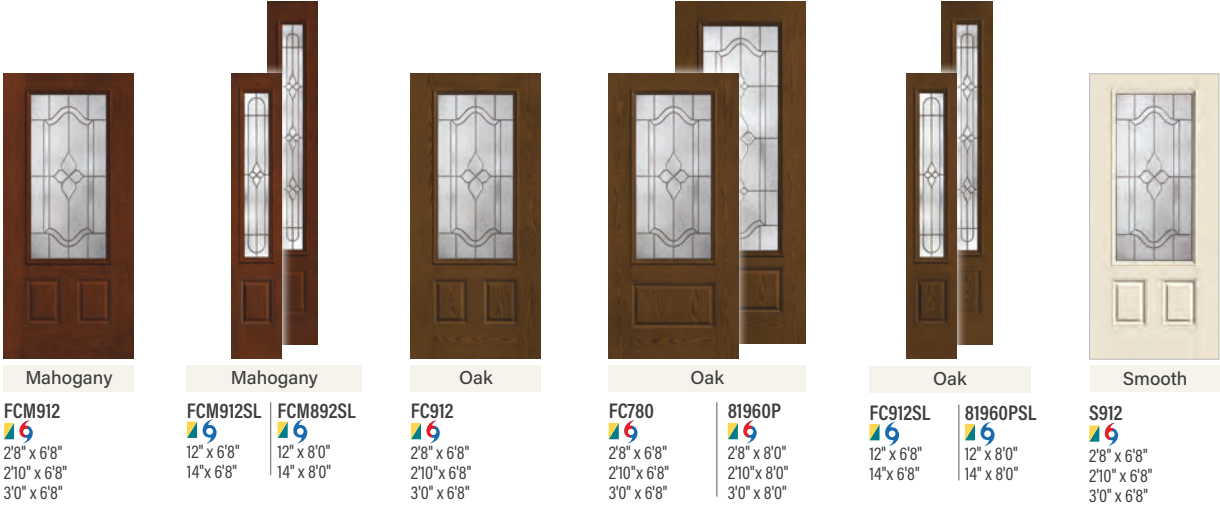

CONCORDE™ ◆ ■ ❖

Mahogany		Mahogany		Oak		Oak		Oak		Smooth	
FCM912 6 2'8" x 6'8" 2'10" x 6'8" 3'0" x 6'8"	FCM912SL 6 12" x 6'8" 14" x 6'8"	FCM892SL 6 12" x 8'0" 14" x 8'0"	FC912 6 2'8" x 6'8" 2'10" x 6'8" 3'0" x 6'8"	FC780 6 2'8" x 6'8" 2'10" x 6'8" 3'0" x 6'8"	81960P 6 2'8" x 8'0" 2'10" x 8'0" 3'0" x 8'0"	FC912SL 6 12" x 6'8" 14" x 6'8"	81960PSL 6 12" x 8'0" 14" x 8'0"	S912 6 2'8" x 6'8" 2'10" x 6'8" 3'0" x 6'8"