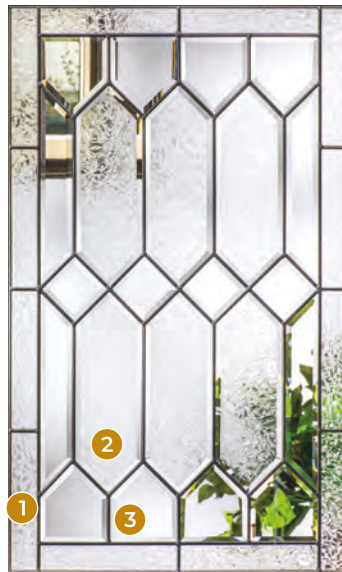

Black Nickel

PRIVACY RATING

Black Nickel