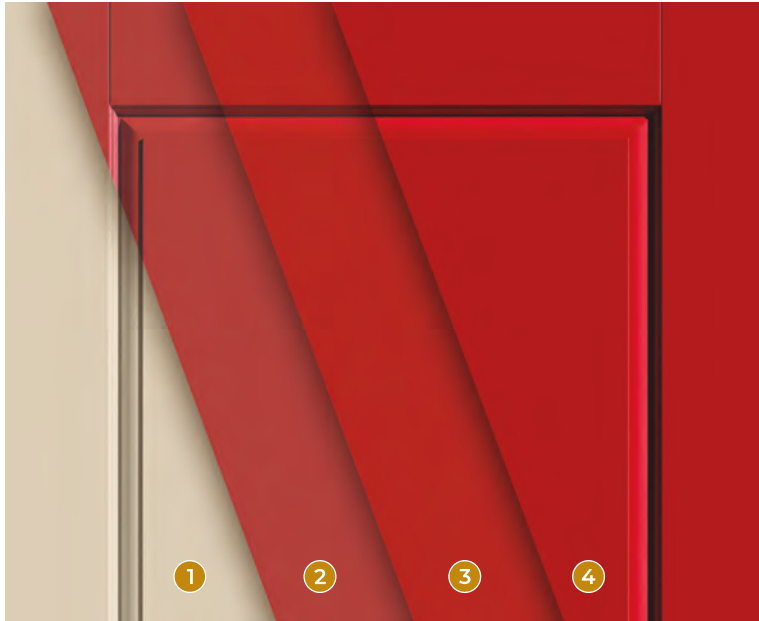

PrismaGuard® Premium Paint

Add a pop of color to Therma-Tru® doors and composite door frames, and tailor the look of the entry to make a beautiful lasting impression.

1. 1 It starts with the smooth or wood-grained surface of a Therma-Tru door or composite door frame.
2. 2 A base coat provides an even, consistent color across the surface.
3. 3 A durable topcoat enhances the high-definition color while protecting against scratches and color fading.
4. 4 A second application of the topcoat provides added durability and optimal sheen for a high-end look.