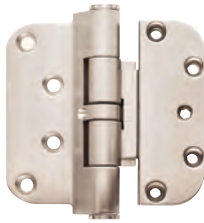

- 1** Wraps around the door jamb for added support and an exact fit.
- 2** 2-½" screws fully engage with the frame of the house for added strength.

Hinges

Adjustable Hinge

Allow the door to be moved horizontally and vertically in the frame, maintaining alignment and keeping the door performing beautifully.