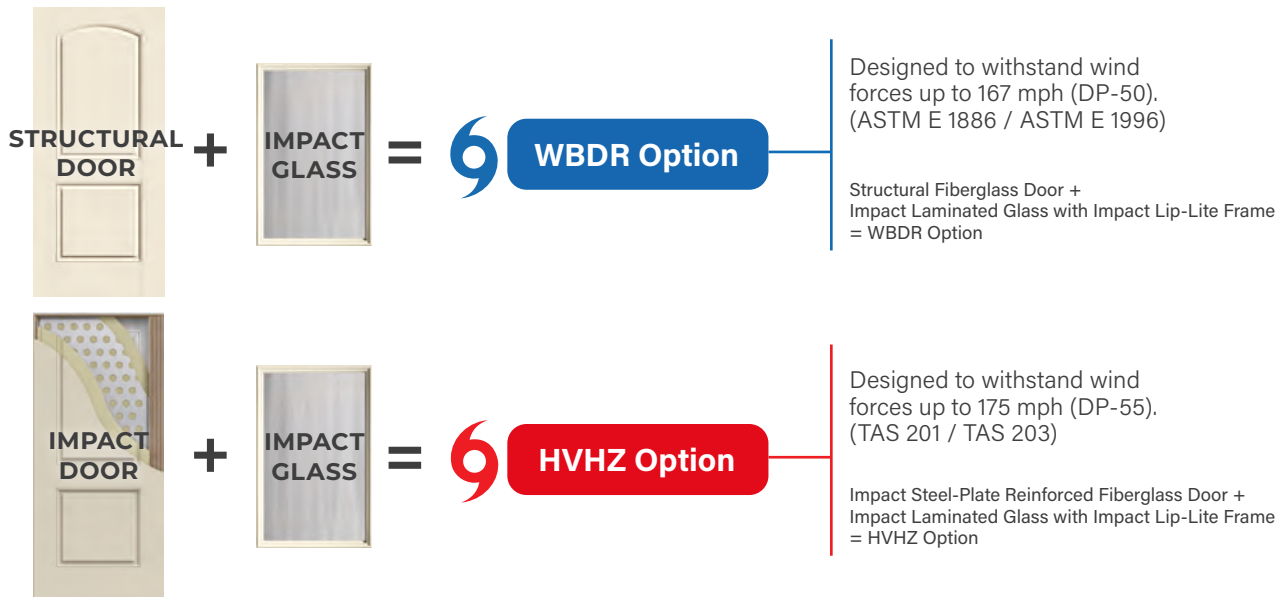

WBDR / HVHZ Options: Look for this icon to find door and sidelite styles that can be configured for WBDR or HVHZ.

3 Verify that there is a Therma-Tru product approval specific to your area for the door system configuration before buying.¹

4 Make sure the product is installed in compliance with the product approval to meet building codes.

The performance of the door system depends on how it is installed. Proper installation is required to comply with building codes.

¹Product approvals show that the door system meets applicable codes when selected, assembled and installed as instructed. Note: See your Therma-Tru seller or visit thermatru.com for product approvals and installation instructions. Always confirm building code requirements in your area before buying. Follow weather and news reports to assess severe weather situations and obey local authorities' shelter and evacuation orders. No product guarantees safety for persons or property, nor makes any premises hurricane- or impact-proof.