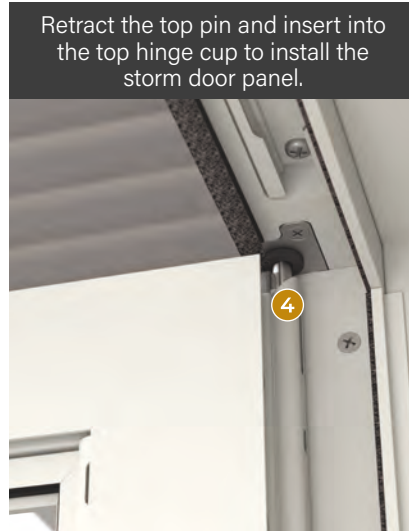

THE STORM DOOR IS EASY TO INSTALL AT THE JOBSITE

The concealed hinges featuring retractable pins **4** and the revolutionary hidden closer with Click&Hold™ technology **5** enable a quick and intuitive installation experience. After the installation of the entry door, install the closer, sweep and hardware. Then, follow these three simple steps to complete the job.

Scan the QR code to learn more about storm door panel installation.