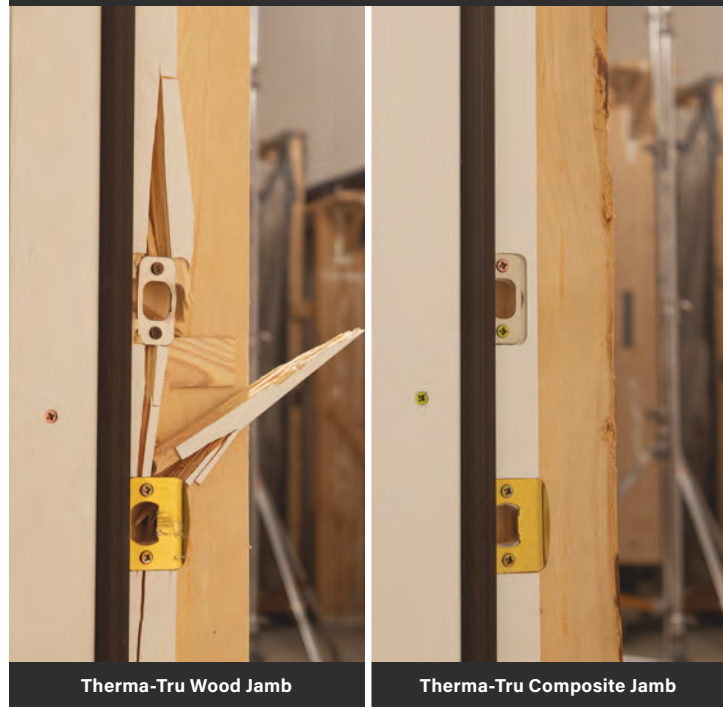

4-9/16"
6-9/16"

Our rot-free composite door frame is **50% stronger** at resisting forced entry than wood.¹

7/16" x 5/16" Cove Mould

Transom Sills

4-9/16"
6-9/16"

Pendulum Impact Test

Therma-Tru Wood Jamb

Therma-Tru Composite Jamb