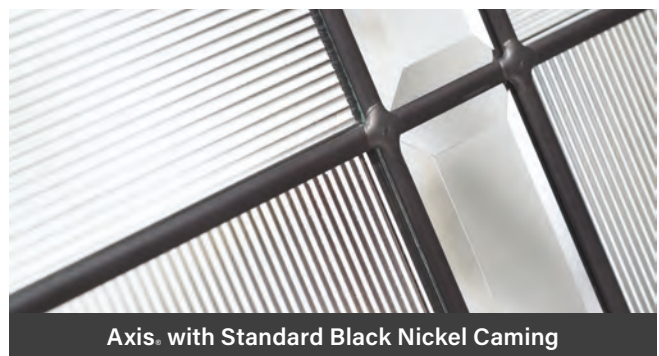

Special Quote Program

In addition to thousands of standard glass choices, we offer additional glass options through our Special Quote Program to help you find the right look for virtually any home.

Special Quote
GBG Color Options

DIVIDED LITES

Match various window patterns and home styles with additional grid patterns and color options. Impact-rated options also available.

PRIVACY & TEXTURED GLASS

Achieve the desired look and level of privacy with additional options, including hammered glass doorlites shown above.

CAMING COLORS

Pair black nickel, brushed nickel or brass caming with any decorative glass design to complement home hardware and fixtures.