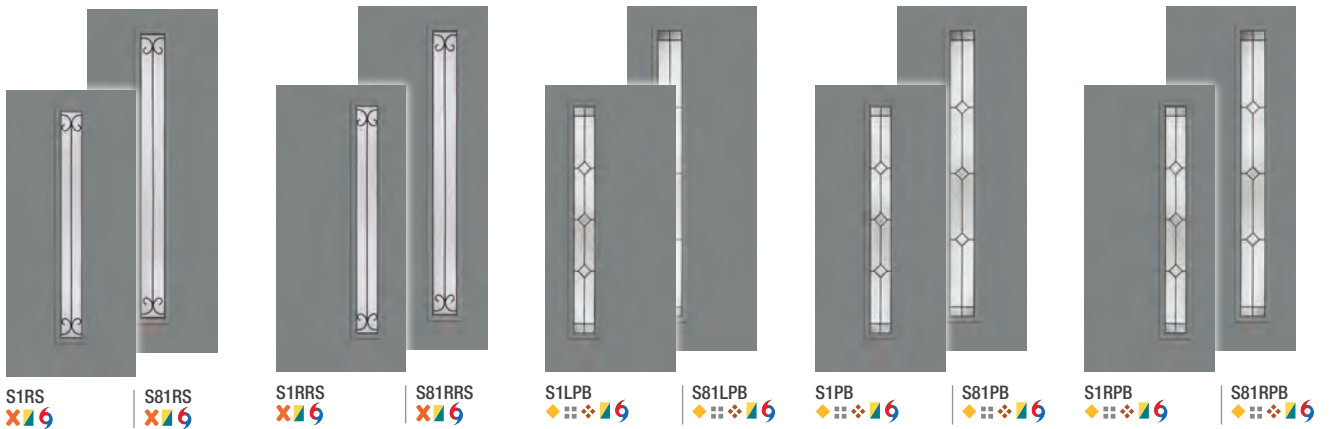

LÍNEA *Continues on next page.*

Privacy & Textured Glass Options

Add the code to the blank in the style number for the desired door and glass combination. For details on glass options, see page 238.

XK = Reeded   XC = Chord   XR = Rainglass
XE = Satin Etch   XJ = Chinchilla   XN = Granite

- Low-E Glass (LE)
- Black Nickel Caming (1D)
- Brushed Nickel Caming (1C)
- Brass Caming (1A)
- Wrought Iron (1W)
- Scrolled & Flat Advanta Lite Frame
- WBDR / HVHZ Options