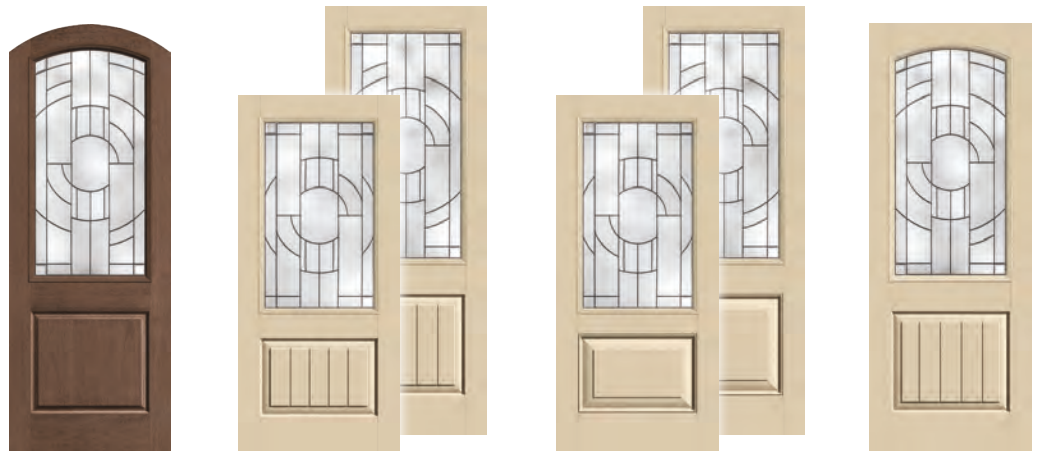

Clavos

Strap Hinge

Mahogany Mahogany Mahogany
 CCR1839 | CCR81839 CCR1838 | CCR81838 CCR822238
 3'0" x 6'8" | 3'0" x 8'0" 3'0" x 6'8" | 3'0" x 8'0" 3'0" x 8'0"

Mahogany Mahogany Mahogany Mahogany
 CCR81847 CCR81846 CCR81845 CCR81846A
 3'0" x 8'0" 3'0" x 8'0" 3'0" x 8'0" 3'0" x 8'0"