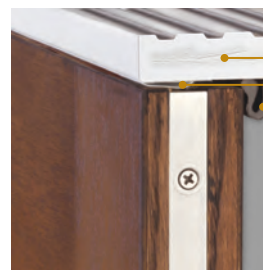

Jamb

Rain Guard

Weatherstrip

Top of door;
exterior view.