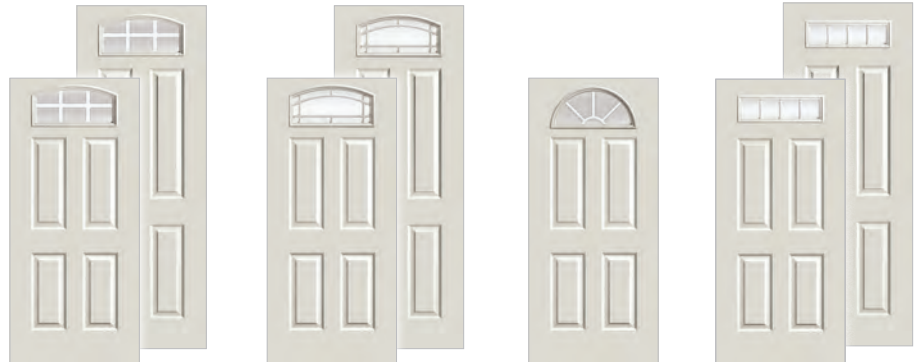

CLEAR GLASS WITH DIVIDED LITES

TS752
2'8" x 6'8"
2'10" x 6'8"
3'0" x 6'8"

8752
2'8" x 8'0"
2'10" x 8'0"
3'0" x 8'0"

TS704
2'8" x 6'8"
2'10" x 6'8"
3'0" x 6'8"

8704
2'8" x 8'0"
2'10" x 8'0"
3'0" x 8'0"

TS255
2'8" x 6'8"
2'10" x 6'8"
3'0" x 6'8"

TS236
2'8" x 6'8"
2'10" x 6'8"
3'0" x 6'8"

8317
2'8" x 8'0"
2'10" x 8'0"
3'0" x 8'0"

CLEAR GLASS WITH DIVIDED LITES *Continues on next page.*

- Low-E Glass (LE)
- Simulated Divided Lites (SDL)
- Flat or Contour White Grilles Between Glass (GBGF / GBGC)
- Flat Almond Grilles Between Glass (GBGF)
- Flat or Contour Black Grilles Between Glass (GBGF / GBGC)
- Fixed Grilles (FXG)
- Standard Lite Frame Available
- Scrolled & Flat Advanta Lite Frame
  Not available for 2'4" and 2'6" doors or 10" sidelites.
- Scrolled Advanta Lite Frame
  Not available for 2'4" and 2'6" doors or 10" sidelites.
- WBDR / HVHZ Options
- Elevated 10" Bottom Rail Options
- 6'6" Height Available