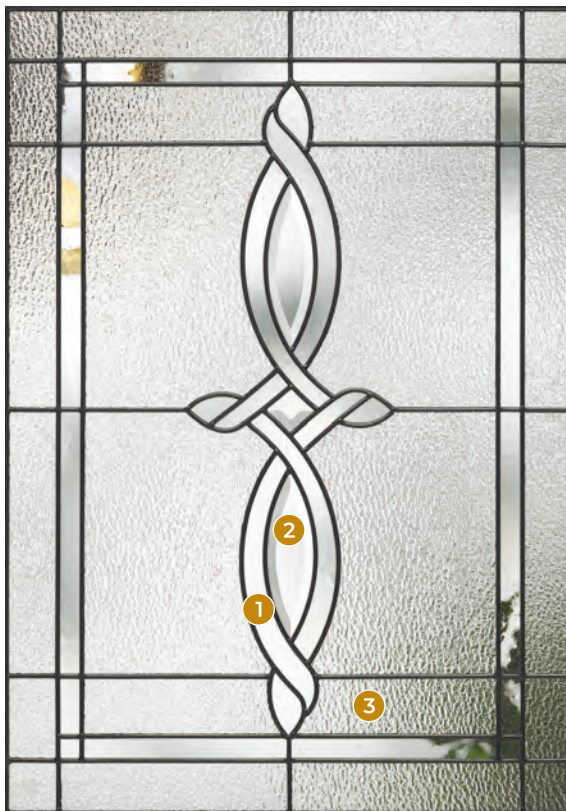

GLASS SHAPES

GLASS PRIVACY RATING

Black Nickel

Note: Glass privacy ratings may be more or less than indicated, based on glass design and size of glass. Glass designs may differ from depiction due to size and hand craftsmanship of glass. See your Therma-Tru seller or visit thermatru.com for details on glass privacy ratings and designs.