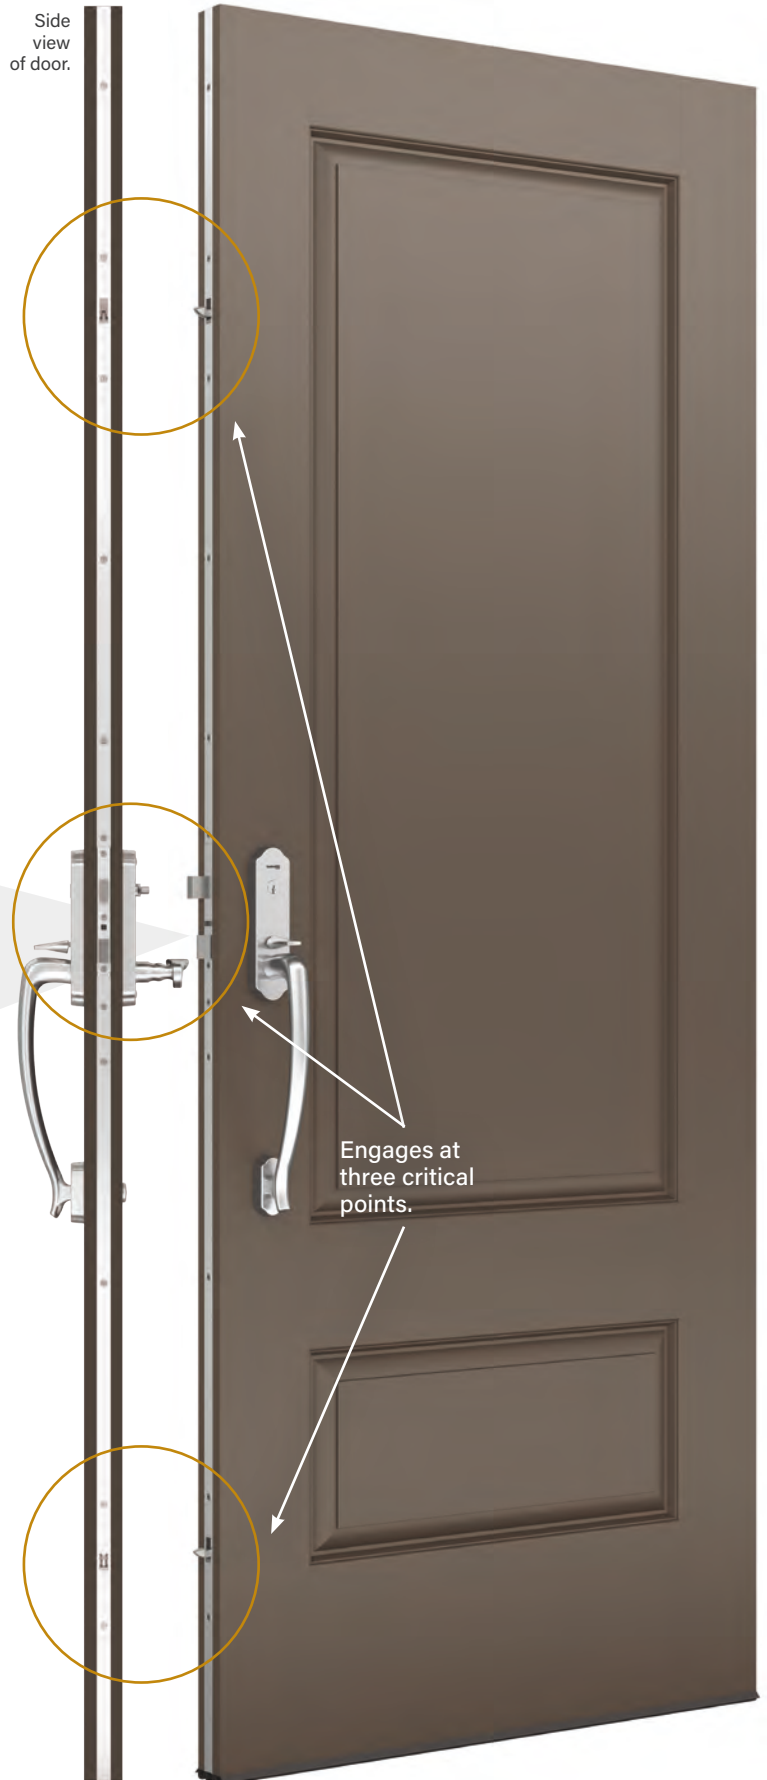

Engages at three critical points.

Exterior view of door.