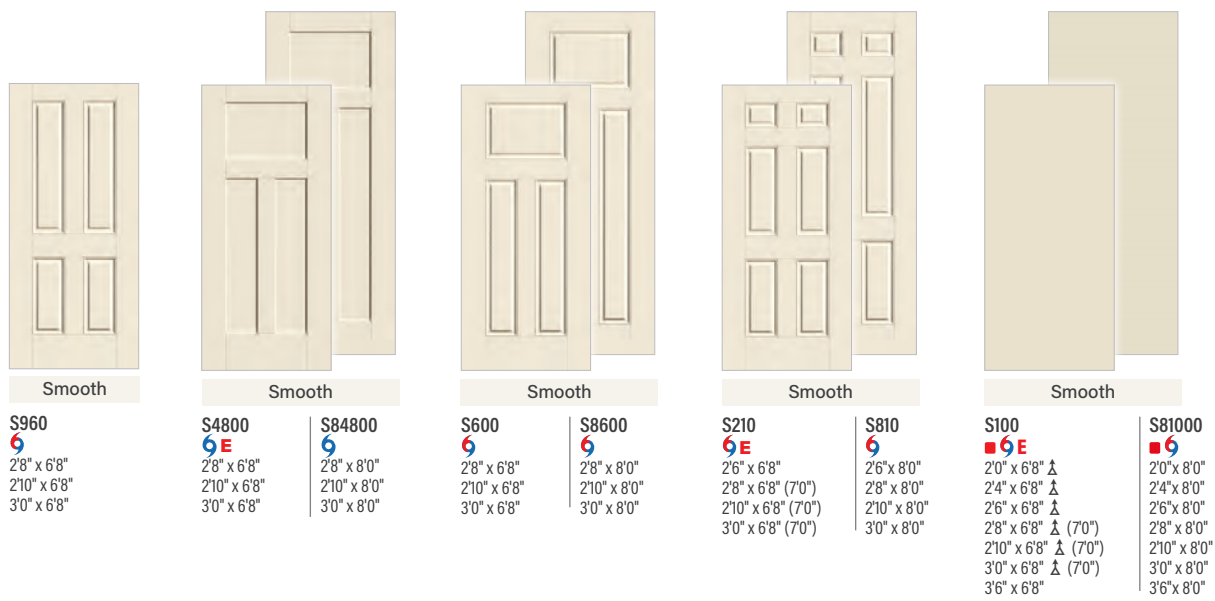

6 WBDR Options

6 WBDR / HVHZ Options

△ 6'6" Height Available

E Elevated 10" Bottom Rail Options

SOLID PANEL *Continued*

Pair full-lite Shaker flush-glazed sidelites with solid-panel doors for natural light in the entry.