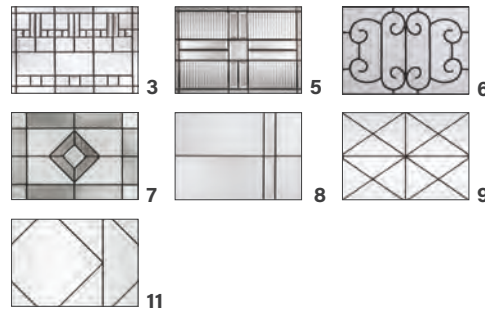

3

5

6

7

8

9

11

Available for Echo.

- 1 Blackstone
- 2 Crystalline
- 3 Sedona
- 4 Salinas
- 5 Saratoga
- 6 Riserva
- 7 Pembridge
- 8 Axis
- 9 Calix
- 10 Latitude
- 11 Echelon