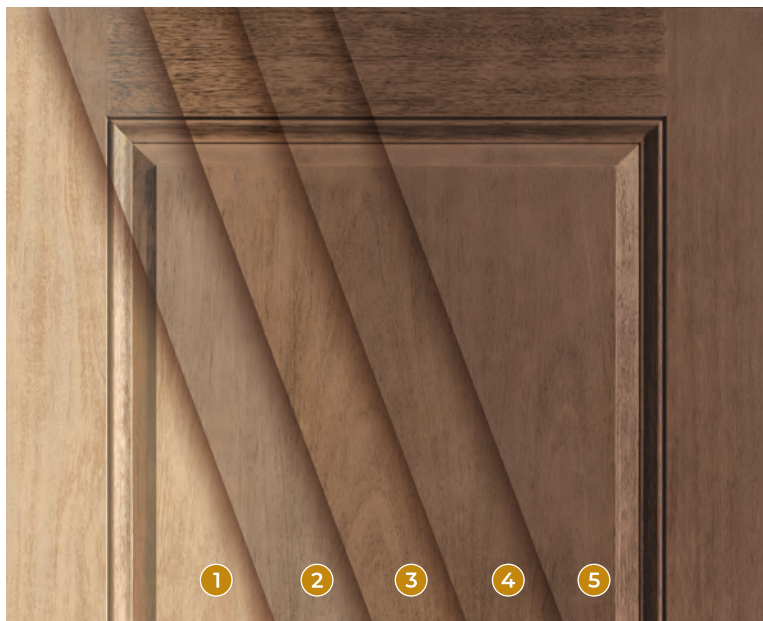

PrismaGuard® Premium Stain

Bring the authentic look of wood to life with rich tones that add dimension and are designed to enhance the wood grains of Therma-Tru® fiberglass doors and composite door frames.