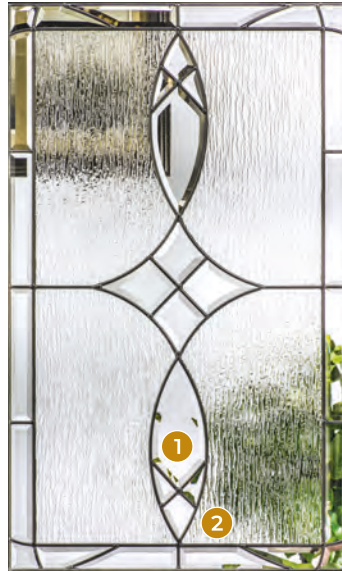

Decorative & Specialty Glass Designs

Blackstone®

Traditional English design meets

1 clear curved bevels, 2 rainglass and coming to create the distinctive styling of Blackstone. Entries get the best of both privacy and simple refinement.

PRIVACY RATING

Black Nickel