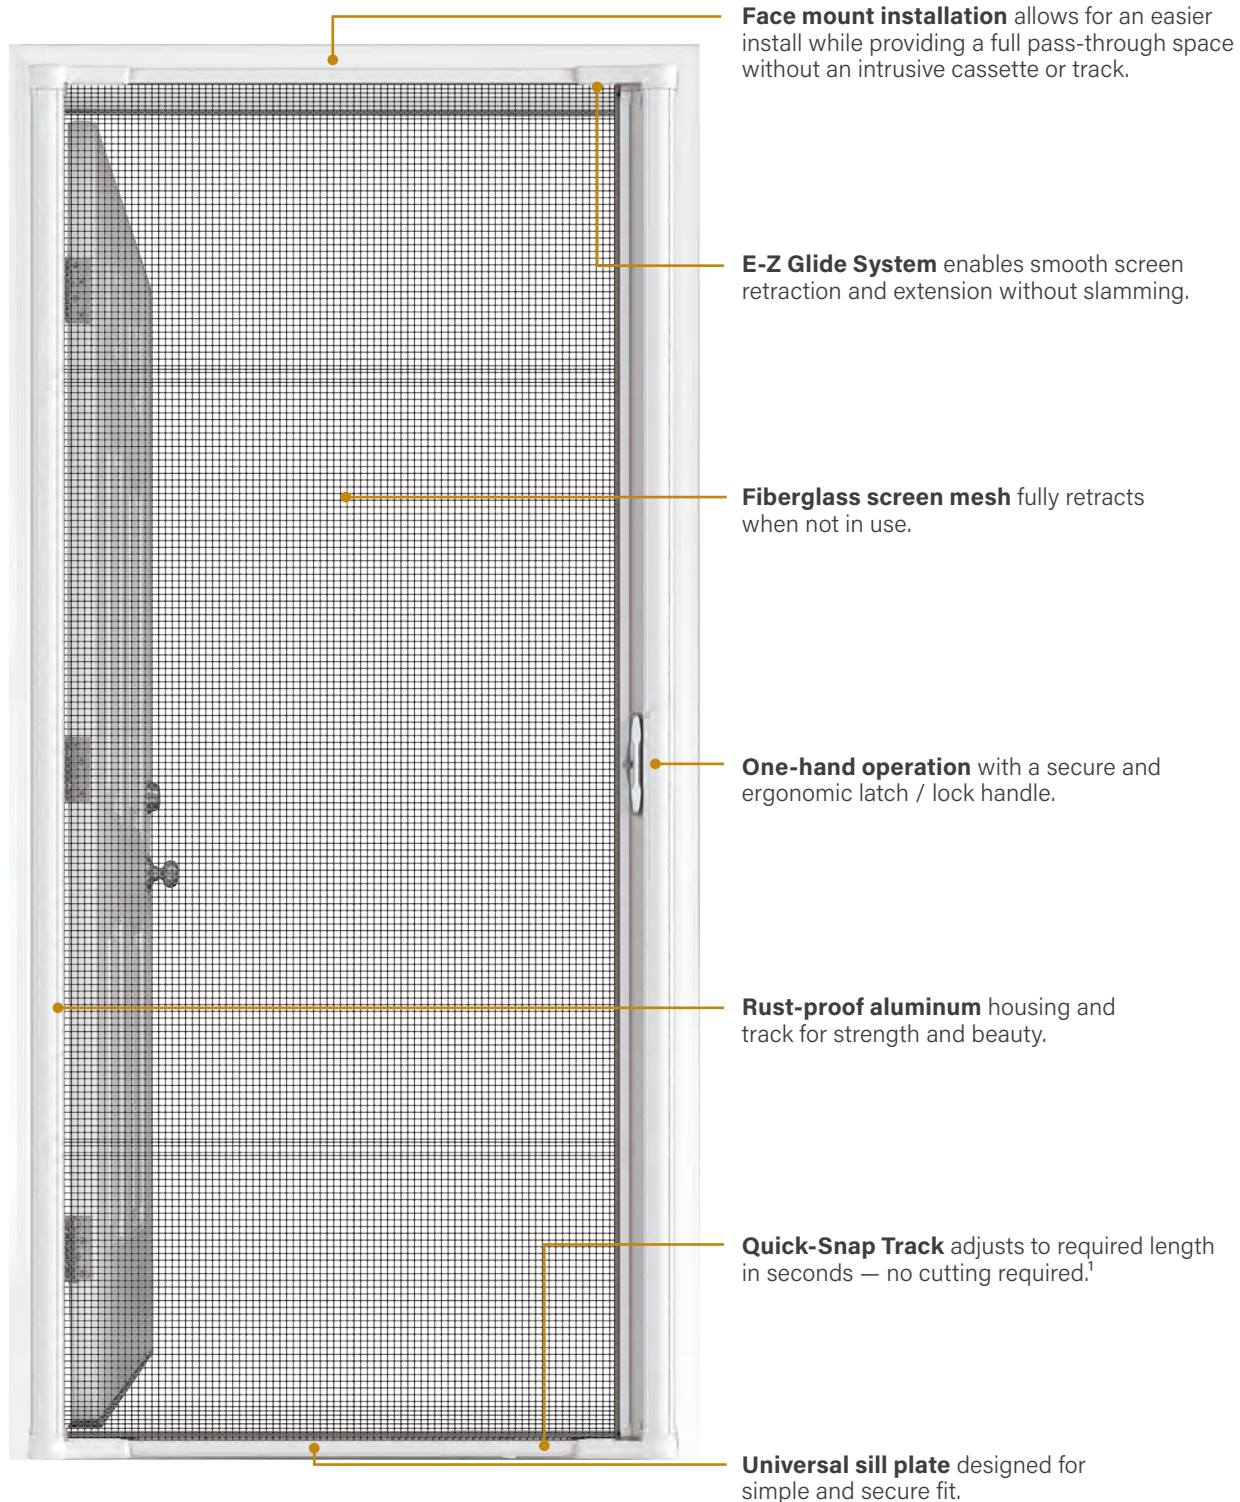

Retractable Screen Doors

Welcome fresh air and natural light into the home while keeping debris and insects out. Therma-Tru retractable screen doors feature a discreet, hidden design that helps provide a seamless transition from indoors to out. Plus, they have been quality tested for compatibility with Therma-Tru® entry door systems.

Face mount installation allows for an easier install while providing a full pass-through space without an intrusive cassette or track.

E-Z Glide System enables smooth screen retraction and extension without slamming.