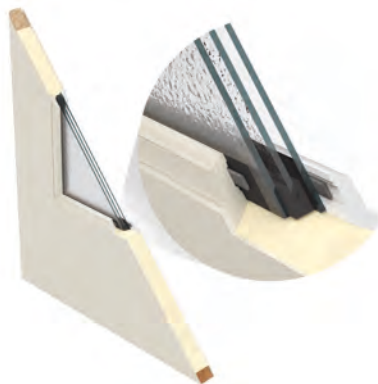

THERMA-TRU GLASS

- Options feature double- or triple-pane construction and include two panes of tempered glass for enhanced safety and performance.

Pendulum Impact Test