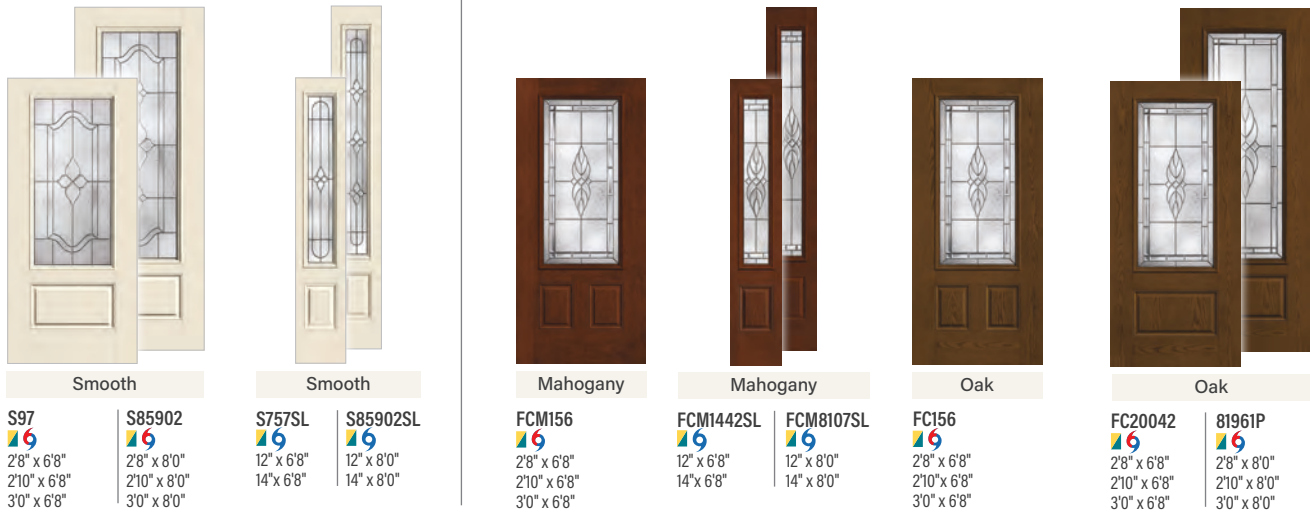

KENSINGTON™ ◆ ■ ■

Smooth		Smooth		Mahogany		Mahogany		Oak		Oak	
S97 6 2'8" x 6'8" 2'10" x 6'8" 3'0" x 6'8"	S85902 6 2'8" x 8'0" 2'10" x 8'0" 3'0" x 8'0"	S757SL 6 12" x 6'8" 14" x 6'8"	S85902SL 6 12" x 8'0" 14" x 8'0"	FCM156 6 2'8" x 6'8" 2'10" x 6'8" 3'0" x 6'8"	FCM1442SL 6 12" x 6'8" 14" x 6'8"	FCM8107SL 6 12" x 8'0" 14" x 8'0"	FC156 6 2'8" x 6'8" 2'10" x 6'8" 3'0" x 6'8"	FC20042 6 2'8" x 6'8" 2'10" x 6'8" 3'0" x 6'8"	81961P 6 2'8" x 8'0" 2'10" x 8'0" 3'0" x 8'0"		

KENSINGTON Continues on next page.

- Black Nickel Caming (1D)
- Brushed Nickel Caming (1C)
- ❖ Brass Caming (1A)
- ✕ Wrought Iron (1W)
- Scrolled & Flat Advanta Lite Frame
  Not available for 2'4" and 2'6" doors or 10" sidelites.
- 6 WBDR Options
- 6 WBDR Options