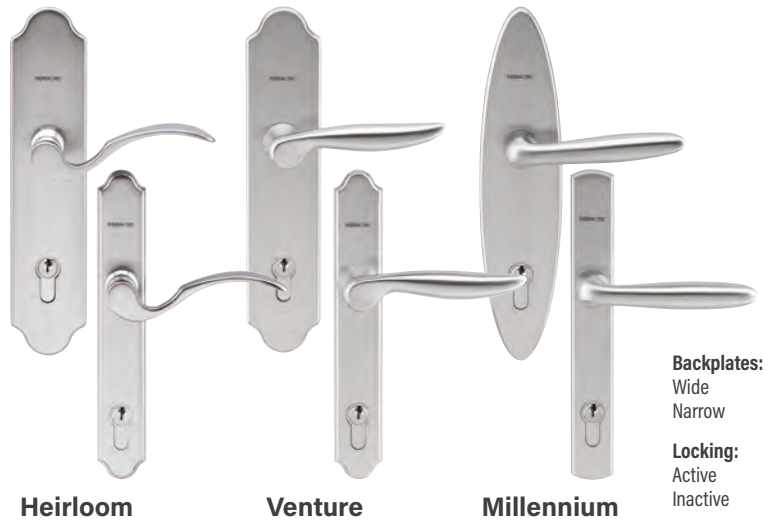

FINISH OPTIONS