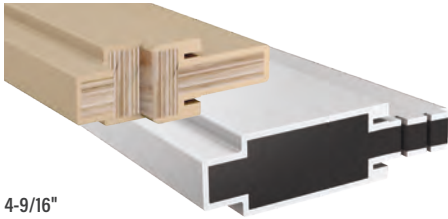

4-9/16"
6-9/16"

Our rot-free composite door frame is **50% stronger** at resisting forced entry than wood.¹

7/16" x 5/16" Cove Mould

Transom Sills

4-9/16"
6-9/16"

Pendulum Impact Test

Therma-Tru Wood Jamb

Therma-Tru Composite Jamb