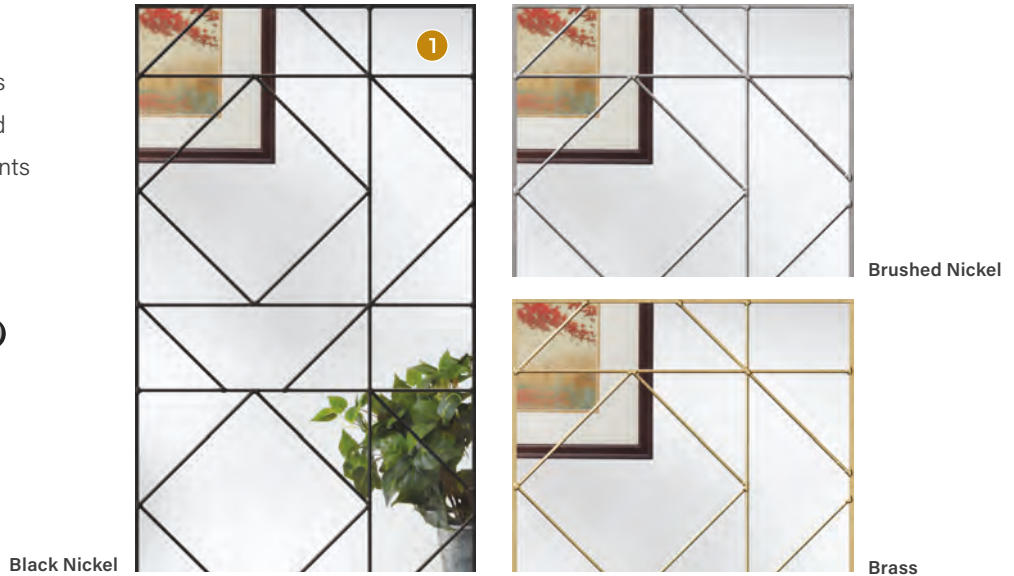

Echelon

Echelon provides **1** clear glass accented with eased angles and clean edges infused with elements of diamonds and triangles.

PRIVACY RATING

Internal Blinds

Internal blinds provide the privacy and convenience of a cordless blind enclosed between glass. A single-hand operator opens, closes and tilts the blinds to control the desired level of privacy and light.

- **1** Single-Hand Operator
- **2** Privacy Bar