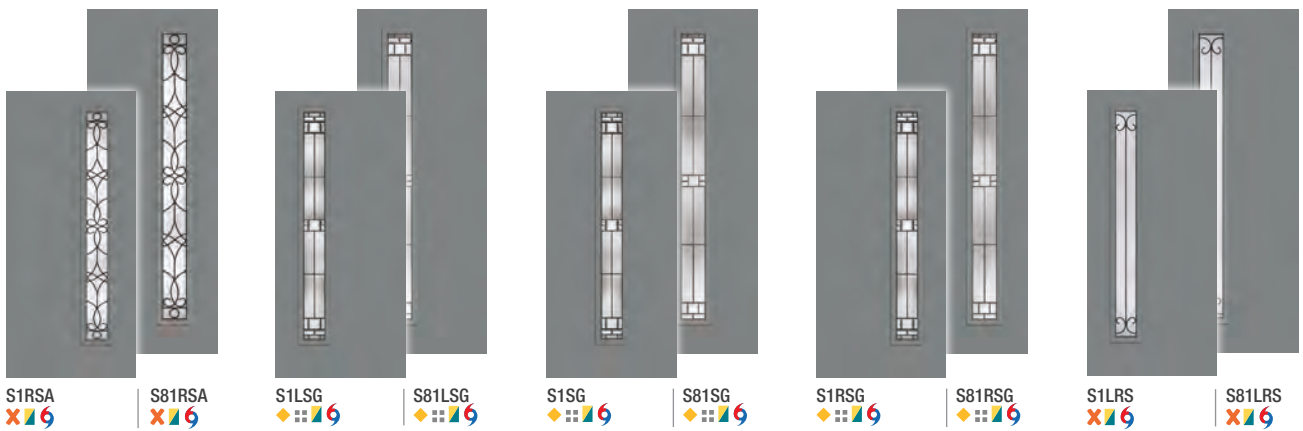

LÍNEA *Continues on next page.*

Privacy & Textured Glass Options

Add the code to the blank in the style number for the desired door and glass combination. For details on glass options, see page 238.

XK = Reeded   XC = Chord   XR = Rainglass
XE = Satin Etch   XJ = Chinchilla   XN = Granite

- Low-E Glass (LE)
- Black Nickel Caming (1D)
- Brushed Nickel Caming (1C)
- Brass Caming (1A)
- Wrought Iron (1W)
- Scrolled & Flat Advanta Lite Frame
- WBDR / HVHZ Options