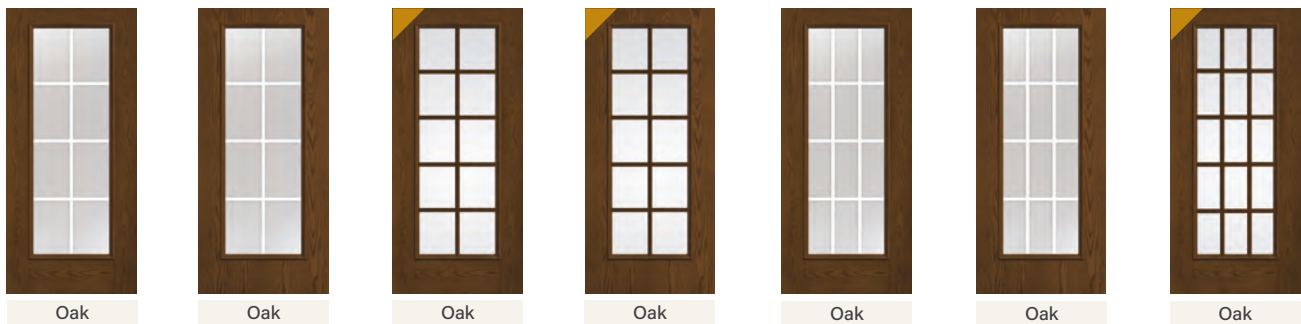

Oak   Oak   Oak   Oak   Oak   Oak   Oak

FC1212
* ♦ ♦ ♦ ♦ ♦ E
26" x 6'8" LE
28" x 6'8" (70")
210" x 6'8" (70")
30" x 6'8" (70")

FC1203
* ♦ ♦ ♦ ♦ ♦ E
26" x 6'8" Δ (70")*
28" x 6'8" Δ (70")
210" x 6'8" Δ (70")
30" x 6'8" Δ (70")

FC138
* ♦ ♦ ♦ ♦ ♦ E
26" x 6'8" LE
28" x 6'8" (70")
210" x 6'8" (70")
30" x 6'8" (70")

1285
* ♦ ♦ ♦ ♦ ♦ E
26" x 6'8" Δ (70")*
28" x 6'8" Δ (70")
210" x 6'8" Δ (70")
30" x 6'8" Δ (70")

FC1208
* ♦ ♦ ♦ ♦ ♦ E
26" x 6'8" LE
28" x 6'8" (70")
210" x 6'8" (70")
30" x 6'8" (70")

FC1200
* ♦ ♦ ♦ ♦ ♦ E
26" x 6'8" Δ (70")*
28" x 6'8" Δ (70")
210" x 6'8" Δ (70")
30" x 6'8" Δ (70")

FC18
* ♦ ♦ ♦ ♦ ♦ E
26" x 6'8" LE
28" x 6'8" (70")
210" x 6'8" (70")
30" x 6'8" (70")