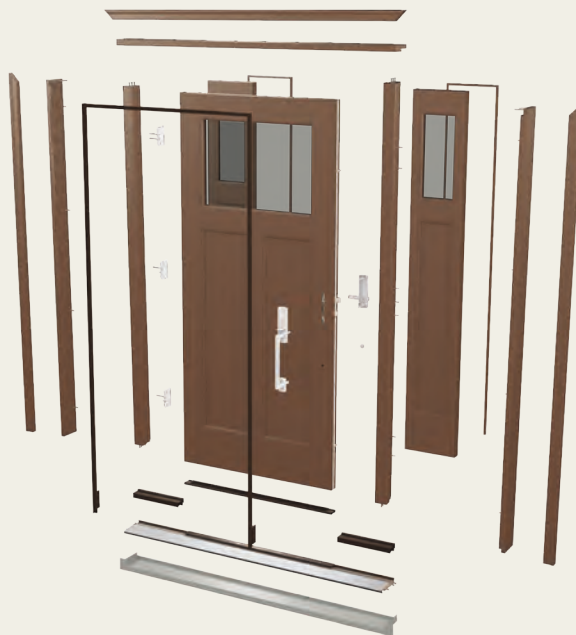

10 YEAR

LIMITED WARRANTY

Classic Craft Finish
Transferable

In addition, Classic Craft entryways with our handcrafted and professionally applied PrismaGuard® premium stain or paint are backed by a transferable 10-year limited finish warranty — Therma-Tru's best. The balance of this finish warranty can transfer to a second owner.

Learn about our warranties at thermatru.com/warranty.

Next-level engineering.

Classic Craft complete entryway systems are designed with a full suite of premium-grade components, including ball-bearing hinges, medium-reach weatherstrip, 7-shape corner seal pads and more. Each piece is engineered with craftsman precision to create an unrivaled entry experience built to perform for a lifetime.

Premium construction, inside and out.

Highlighting the best of craftsmanship and innovation, Classic Craft® premium entryways boast impressive, well-designed features and remarkable construction. The inner workings of each Classic Craft door lay the foundation for exceptional strength, security, energy efficiency and long-term performance you can depend on for years to come.