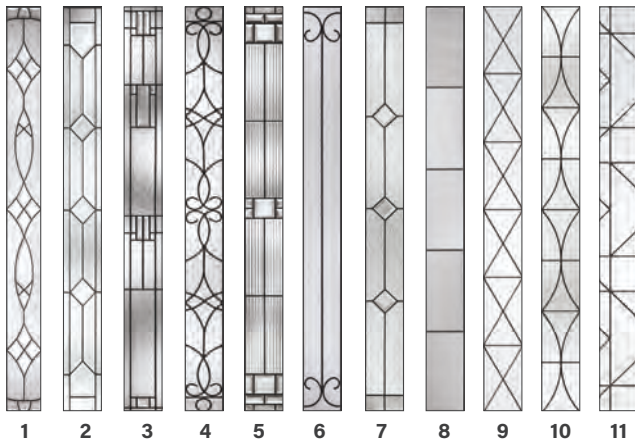

Decorative Glass

Available for Línea.

1

2

3

4

5

6

7

8

9

10

11

Available for Ari.