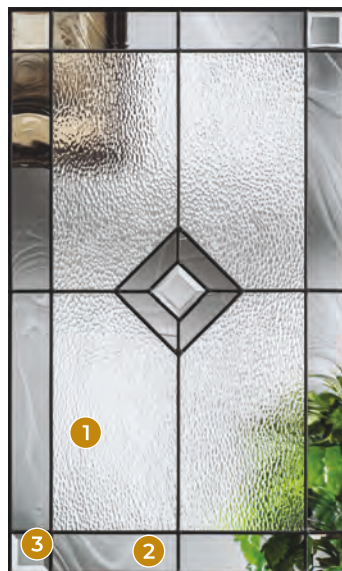

Pembridge™

Simplistic in its design, Pembridge features a field of 1 hammered glass framed by 2 gray baroque glass and 3 multifaceted bevels. A central diamond shape adds a decorative touch.

PRIVACY RATING