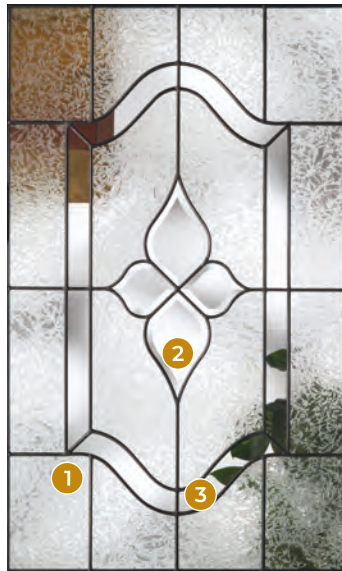

Concorde™

There's just something friendly about Concorde's cheery four-leaf design.

1 Glue chip glass, 2 clear curved bevels, 3 clear glass and caming make up its Old World charm.

PRIVACY RATING

Black Nickel